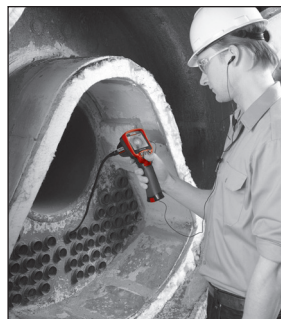

Ordering Information

Catalog No.	Description	Wt.	
		lb.	kg
37888	micro CA-300 Inspection Camera	2.0	0,9
37103	17mm Replacement Imager	0.7	0,3
37108	3' Cable Universal Extension	0.7	0,3
37113	6' Cable Universal Extension	1.4	0,86
37083	3.7V Li-Ion Battery	.24	0,11
37098	6mm Imager Head (3')	.75	0,3